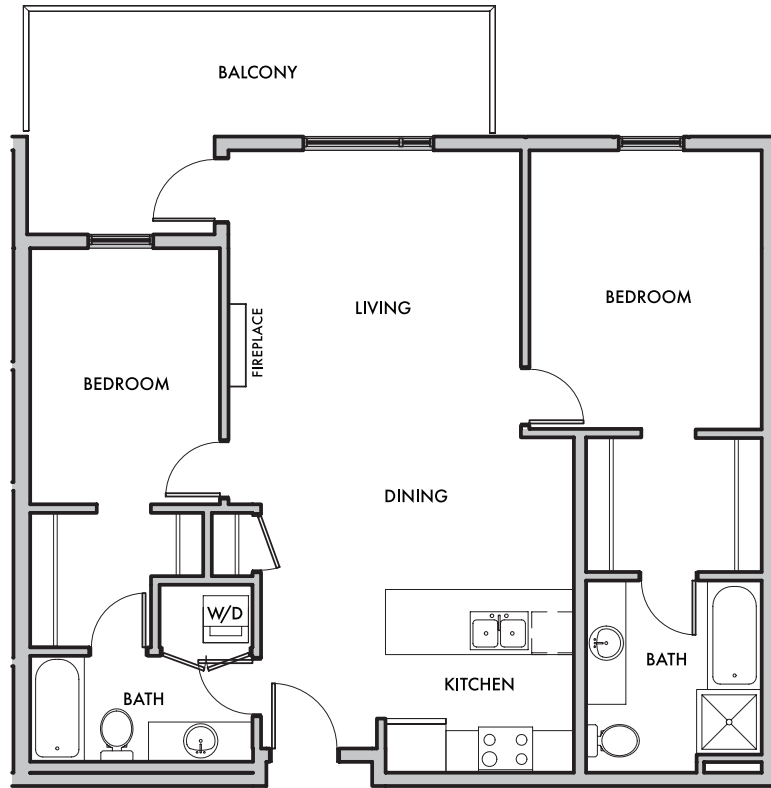

PLAN B1

MARIGOLD

WHERE LIFE FLOURISHES

2 BEDROOM

958 or 962 SQ. FT.

BATHROOMS

2

OUTLOOK

GROUND LEVEL

103, 106

FLOORS 2-4

203, 206, 207, 303, 306,
307, 403, 406, 407