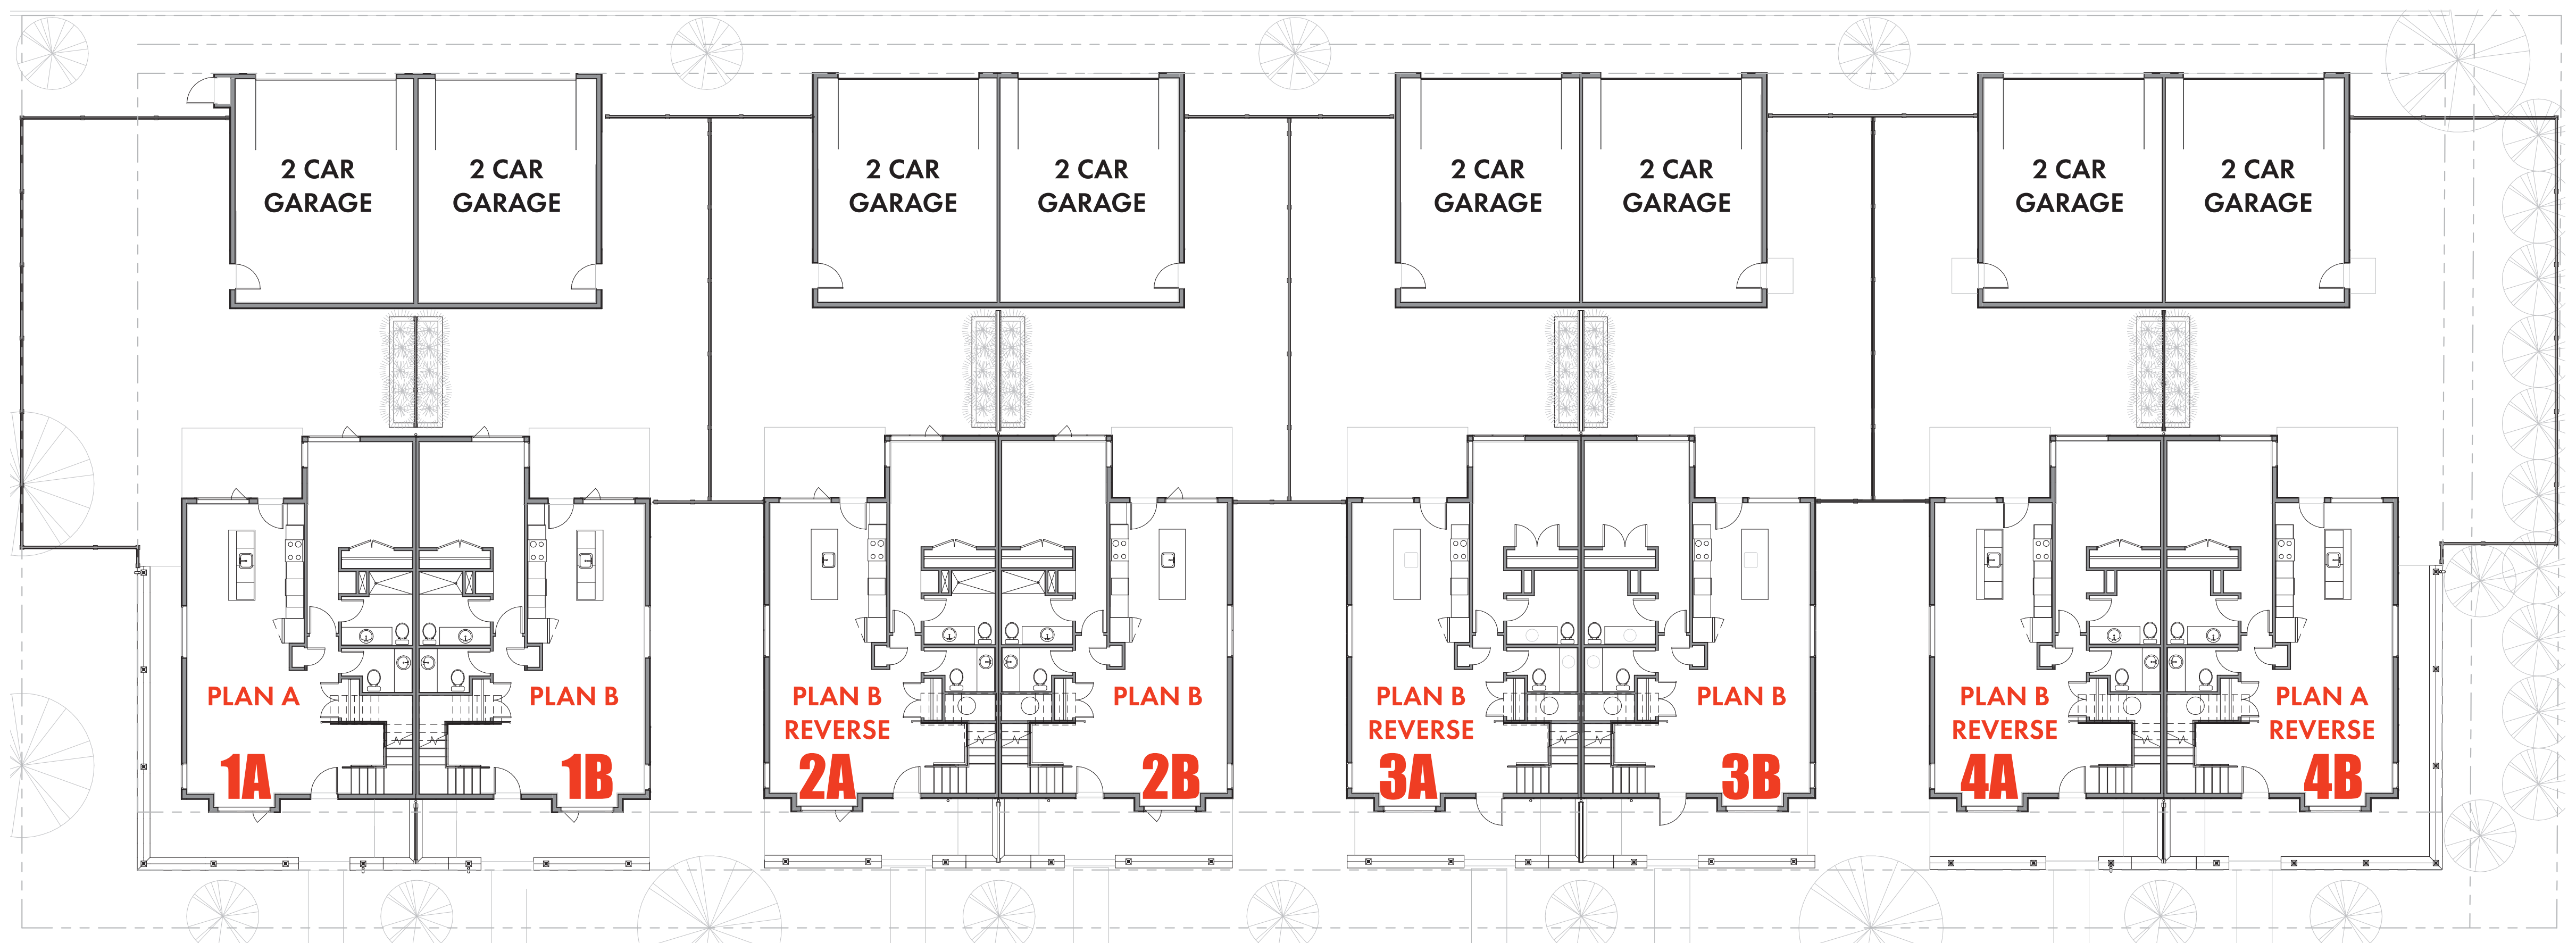

# DUPLEX OVERVIEW

**MARIGOLD**

WHERE LIFE FLOURISHES

LANEWAY

LOCHSIDE DRIVE

NORTH

<b>UNITS</b>	8	<b>PARKING</b>	2 CAR GARAGE
<b>BLOCKS</b>	4	<b>STOREYS</b>	2

This is not an offering for sale which can only be made in conjunction with the delivery of a Disclosure Statement. A filed Disclosure Statement for Marigold Lands may be obtained from the developer. Illustrations and renderings are proposals only and do not represent the finished building, suites or views. The developer reserves the right to alter plans, designs, specifications and finishings from those shown without notice.