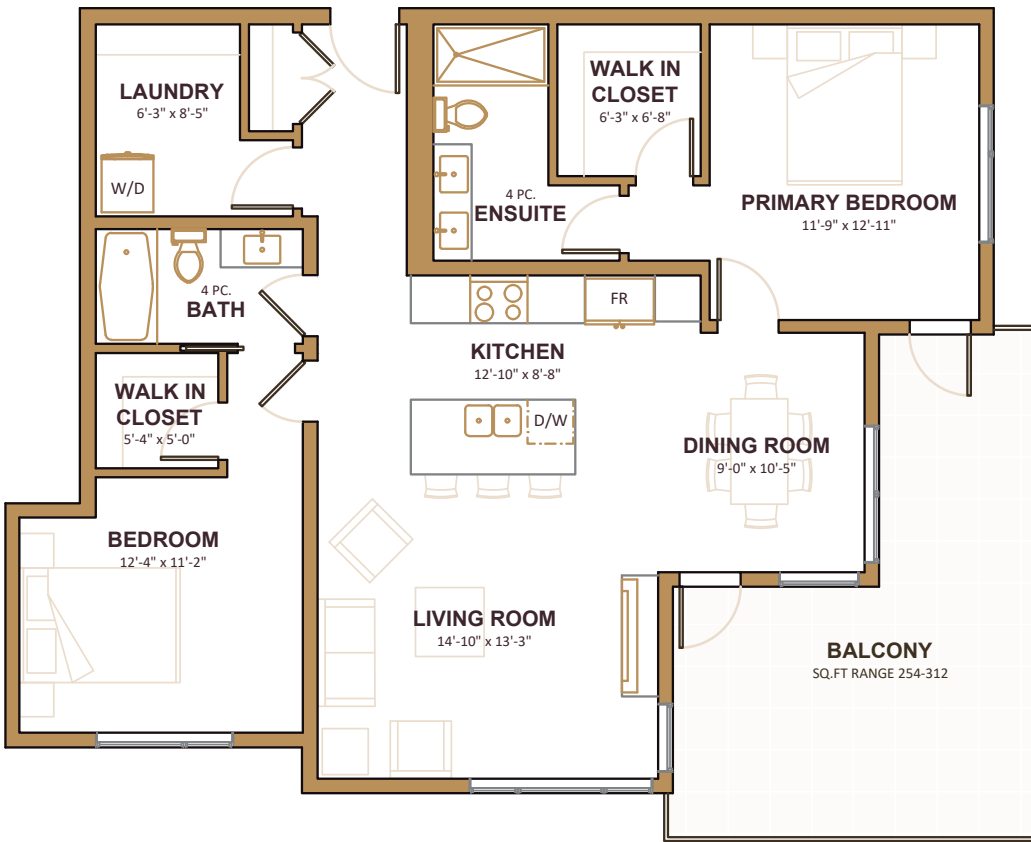

MARIGOLD
WHERE LIFE FLOURISHES

TYPE B - 2 BEDROOM/ 2 BATH

1172 SQ. FT.
BALCONY 254-312 SQ.FT.

SUITE NUMBER	AREA (SQ. FT.)	
	FINISHED	BALCONY
108	1172	312
208	1172	254
308	1172	254
408	1172	254
508	1172	254
604	1172	274

MR MARK RICE
REAL ESTATE GROUP

Measurements provided are approximated and balcony sizes may vary by unit. Please confirm with your real estate representative. Renderings shown (interior and exterior) are for general illustration purposes only, and may not accurately represent the final product. This is currently not an offering for sale, and actual offering can only be made via a disclosure statement. The developer and/or builder reserves the right to make modifications before or after a disclosure statement is filed.