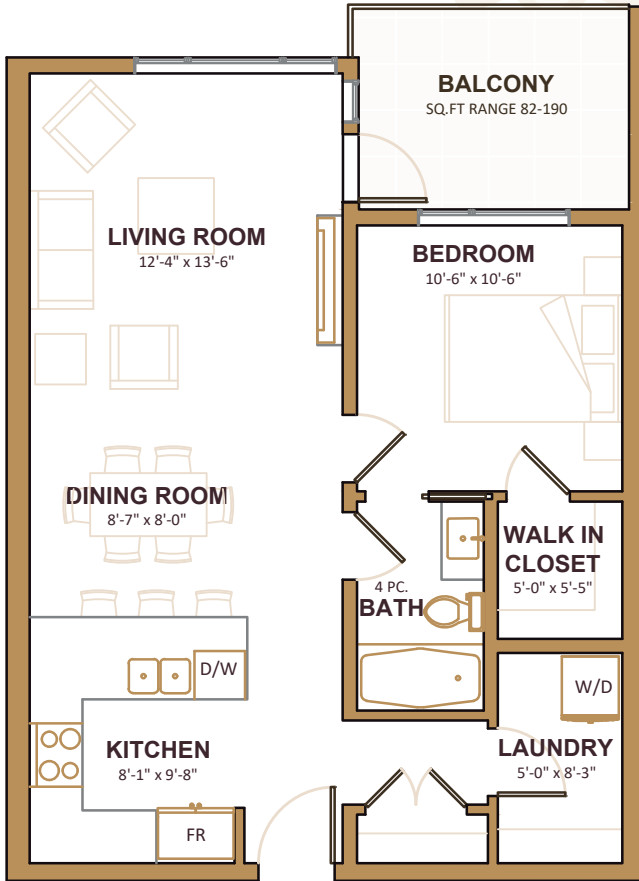

MARIGOLD
WHERE LIFE FLOURISHES

TYPE G - 1 BEDROOM/ 1 BATH

714 SQ. FT.
BALCONY 82-190

SUITE NUMBER	AREA (SQ. FT.)	
	FINISHED	BALCONY
105	714	183
107	714	190
203	714	87
205	714	82
207	714	82
303	714	87
305	714	82
307	714	82
403	714	87
405	714	82
407	714	82
503	714	87
505	714	82
507	714	82

MARK RICE
REAL ESTATE GROUP

Measurements provided are approximated and balcony sizes may vary by unit. Please confirm with your real estate representative. Renderings shown (interior and exterior) are for general illustration purposes only, and may not accurately represent the final product. This is currently not an offering for sale, and actual offering can only be made via a disclosure statement. The developer and/or builder reserves the right to make modifications before or after a disclosure statement is filed.